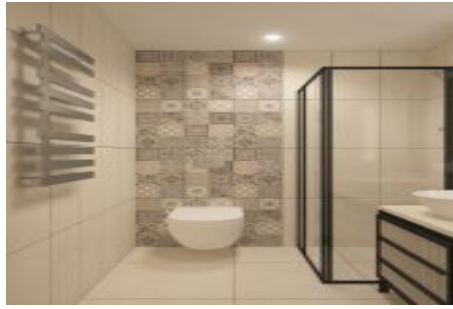

Advert No:f-494589-1238