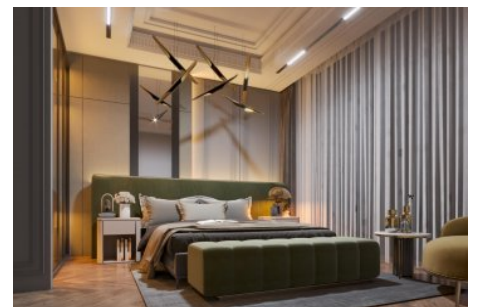

Büyükkçekmece /

Büyükkçekmece

34528 , Istanbul

Advert No:f-494589-1150

Advert No:f-494589-1150

Advert No:f-494589-1150

BAHÇE DUBLEKS DAİRE
ALT KAT
GARDEN DUPLEX APARTMENT GROUND FLOOR

BAHÇE DUBLEKS DAİRE
ÜST KAT
GARDEN DUPLEX APARTMENT GROUND FLOOR