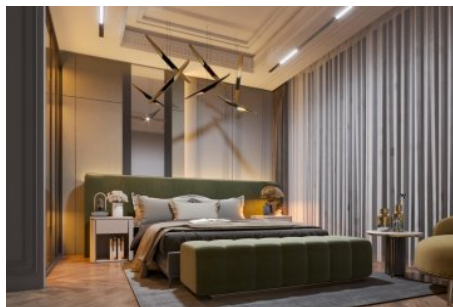

Büyükkçekmece /

Büyükkçekmece

34528 , Istanbul

Advert No:f-494589-1150

Advert No:f-494589-1150

Advert No:f-494589-1150

BAHÇE DUBLEKS DAİRE  
ALT KAT  
GARDEN DUPLEX APARTMENT GROUND FLOOR

BAHÇE DUBLEKS DAİRE  
ÜST KAT  
GARDEN DUPLEX APARTMENT GROUND FLOOR