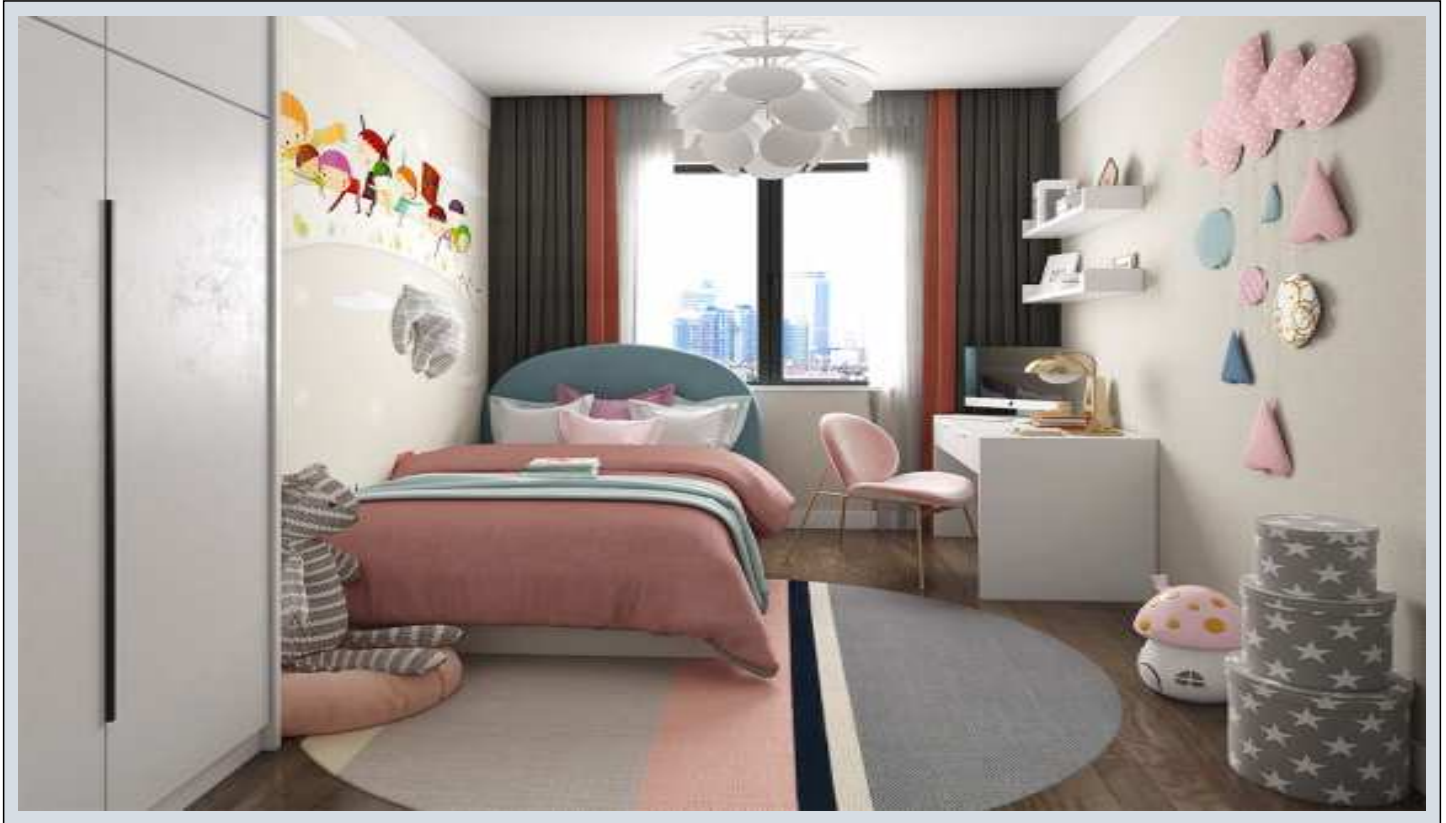

HEP RESIDENCE KAĞITHANE - 2+1 APARTMENT / RESIDENCE Istanbul / Kağıthane

Продажа - квартира 272,000 $ | 87 m2 Istanbul / Kağıthane

Кол-во комнат : 2
Кол-во гостиных : 1
Кол-во ванных комнат : 1
Тип объекта : Квартира
Статус объекта : Новый(ая)
Статус использования : Пустой(ая)
Направление/сторона : Запад
Север
Юг
Восток

İsmail Can

Phone +90 542-811 80 80

Mobile Phone +90 542-811
80 80

REALTY GALAXY

Phone +90 542-811 80 80

Mobile Phone +90 533-382
39 79

Fax +90 212-855 74 75

Yavuz Sultan Selim Bulvarı

Büyükcçekmece /

Büyükcçekmece

34528 , Istanbul