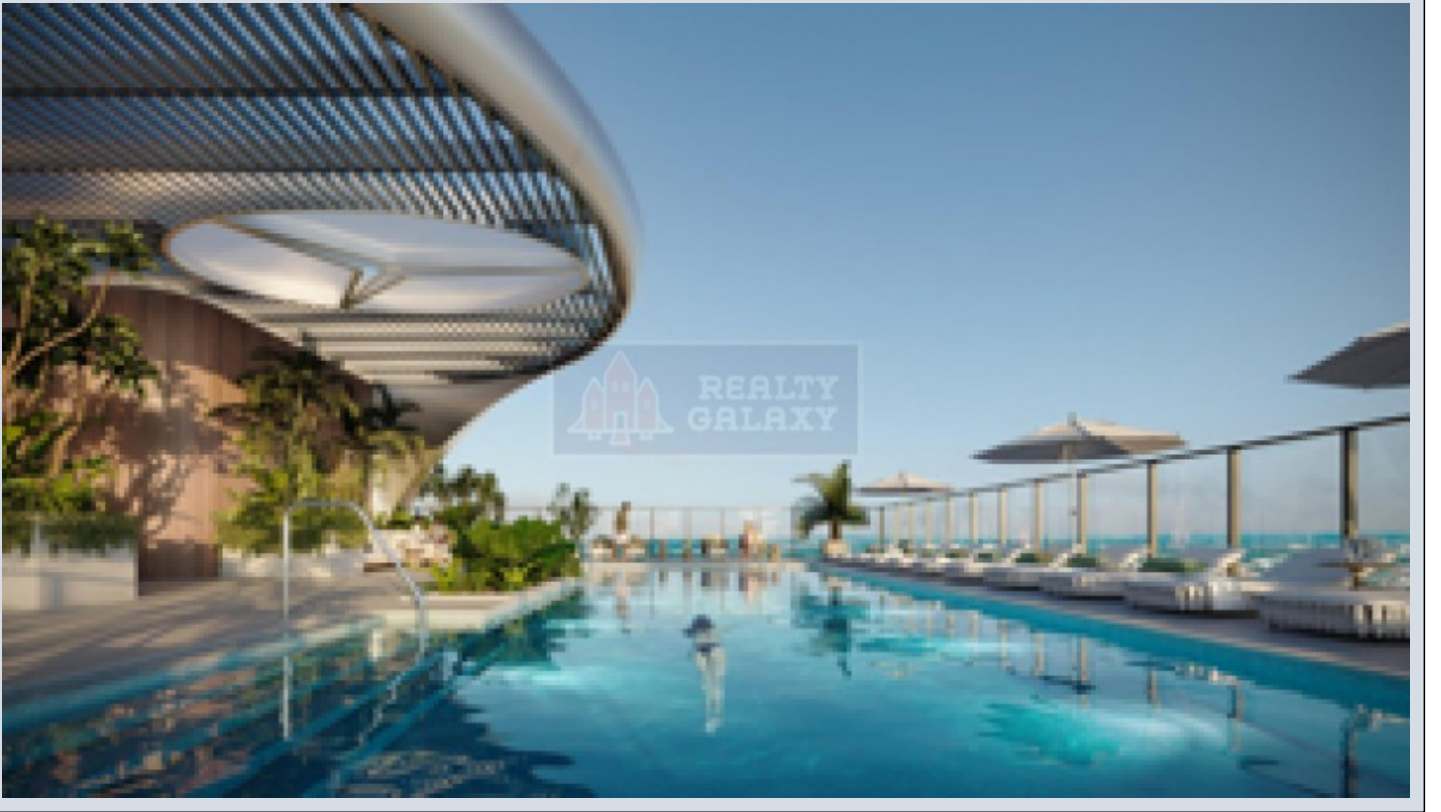

Advert No:f-494589-1291

Mercedes-Benz Places - Mercedes-Benz Places Dubai / Meydan

For Sale - Apartment 1 \$ | 165 m2 Dubai / Meydan

İsmail Can

Phone +90 542-811 80 80

Mobile Phone +90 542-811
80 80

REALTY GALAXY