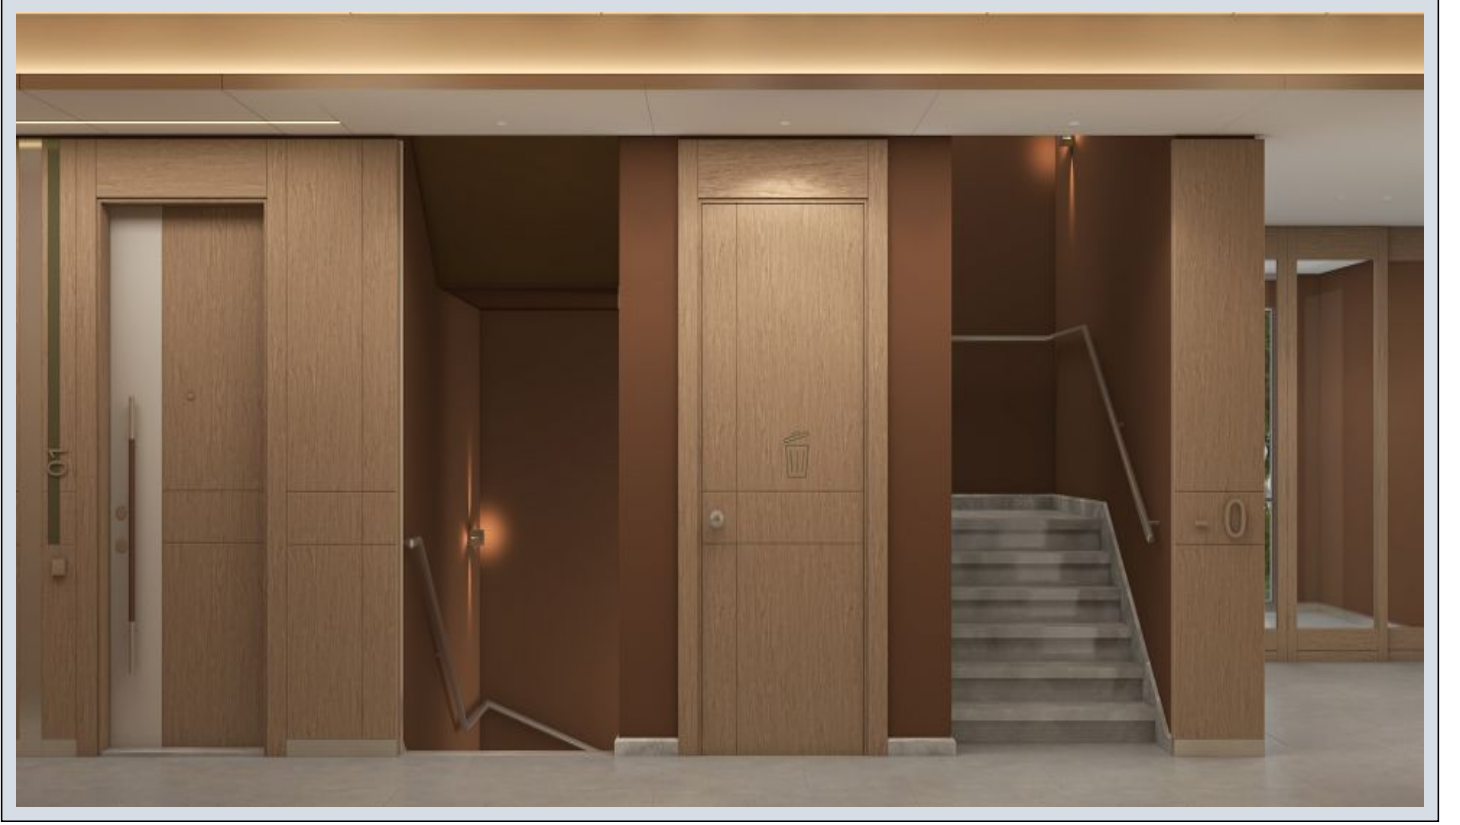

Next Level Kemer - 3.5+1 Istanbul / Eyüp

For Sale - Apartment 41,323,000 TL | 174 m2 Istanbul / Eyüp

Rooms : 3
Saloons : 2
Baths : 2
Type of Property : Apartment Flat
Property Condition : Brand New
Usage Status : Empty