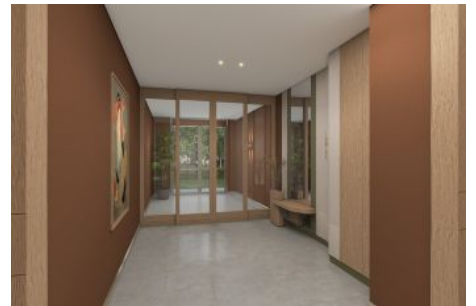

f:494589-1251 نال عإلا مقرر