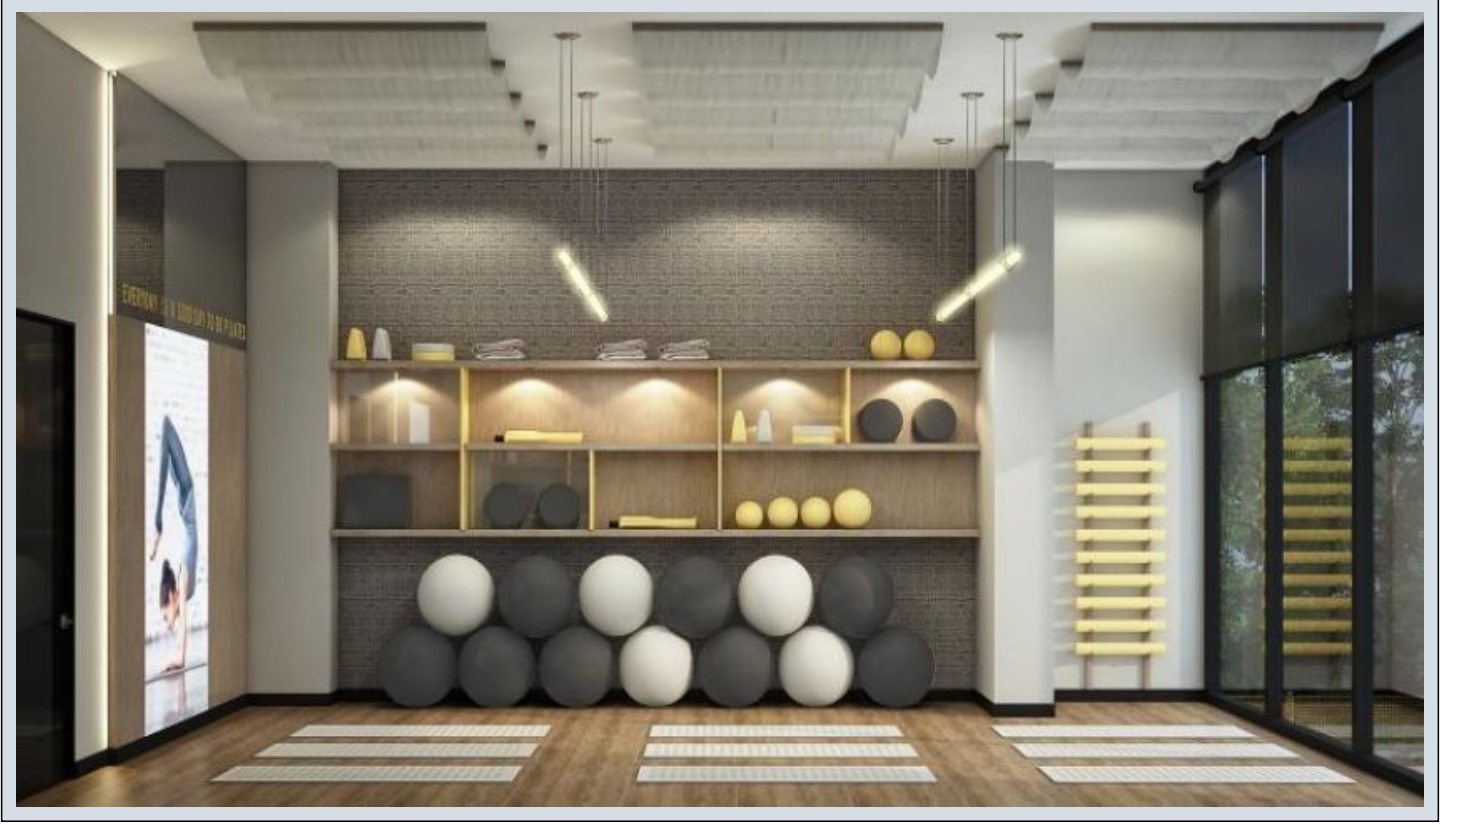

# Rooms : 4  
# Saloons : 1  
# Baths : 2  
Type of Property : Apartment Flat  
Property Condition : Brand New  
Usage Status : Empty  
Heating : Central Heating (Heat Share Meter)

İsmail Can

Phone +90 542-811 80 80