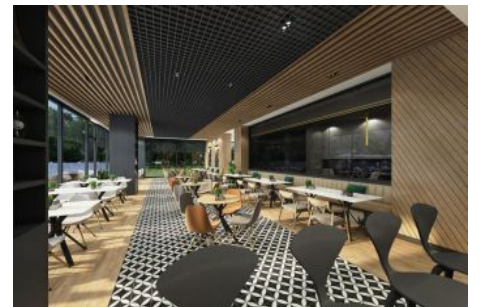

Advert No:f-494589-1246