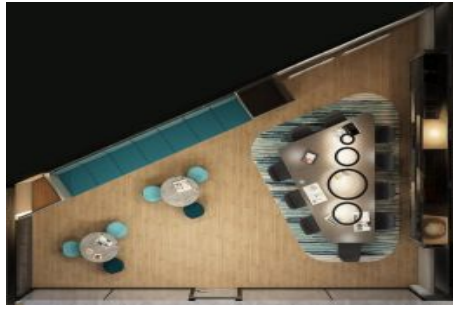

Advert No:f-494589-1246