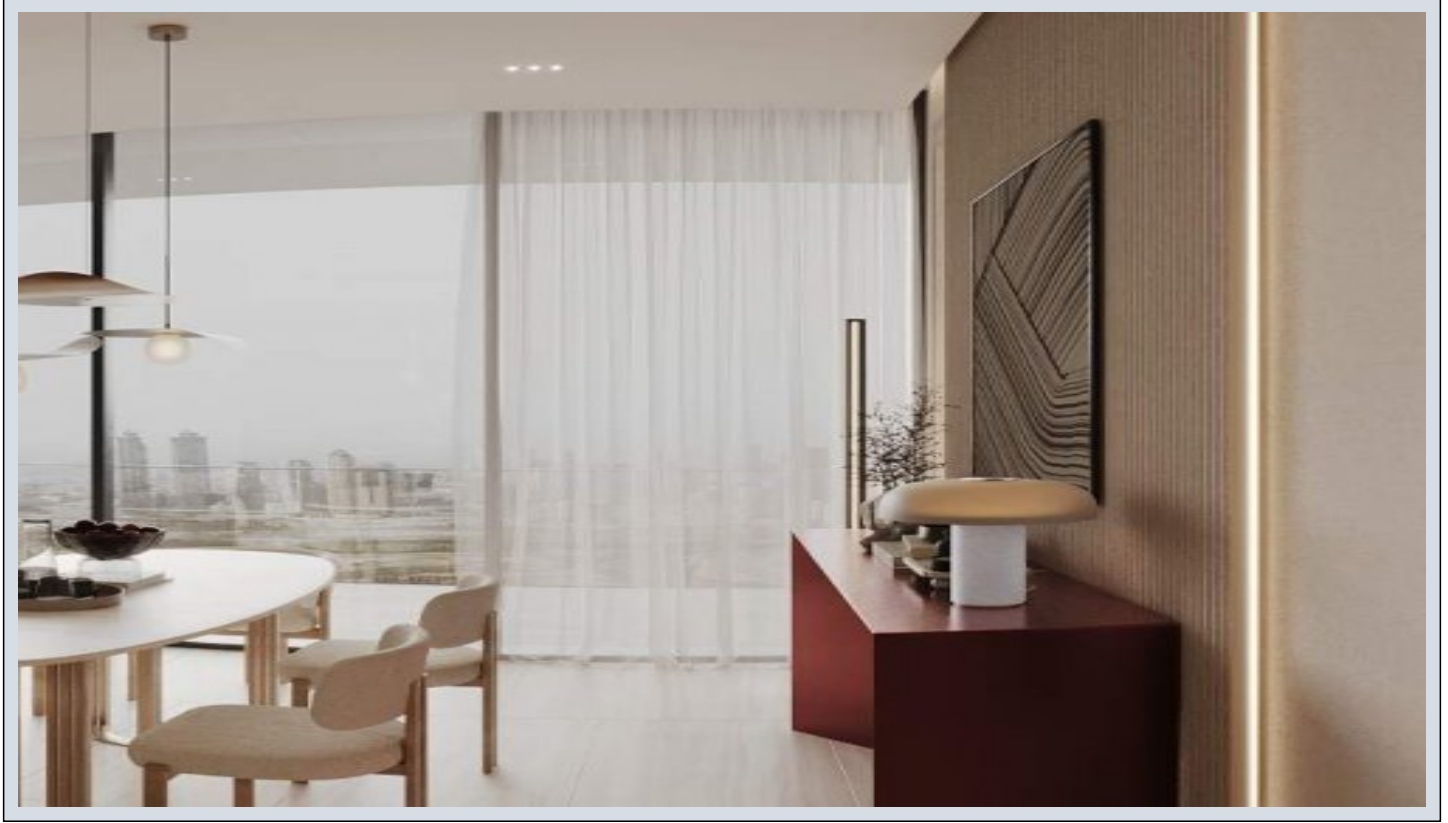

## Ruby by Binghatti - Studio Dubai / Jumeirah Village Circle

For Sale - Apartment 189,000 \$ | 34 m2 Dubai / Jumeirah Village Circle