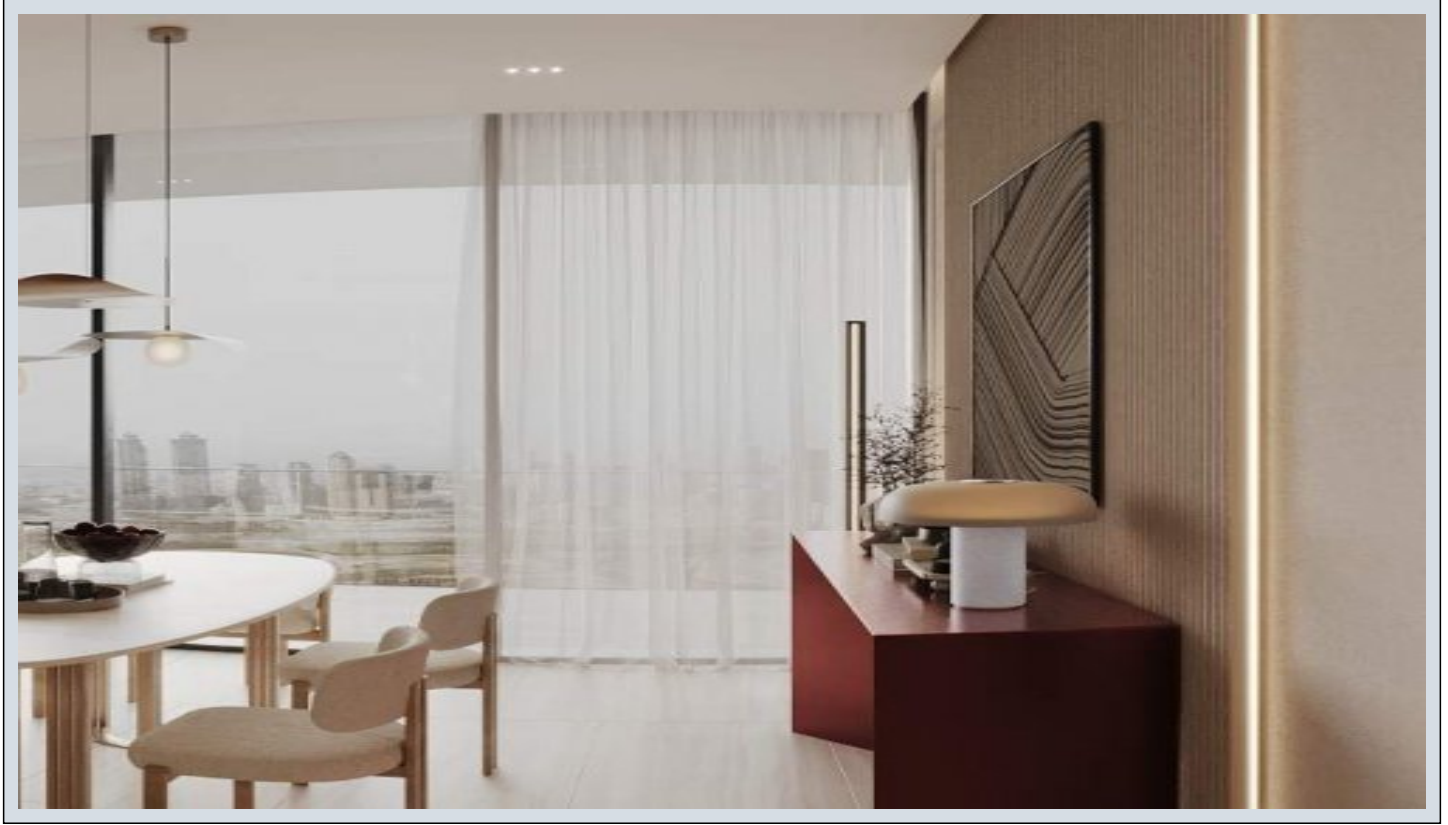

Ruby by Binghatti - Studio Dubai / Jumeirah Village Circle

For Sale - Apartment 189,000 \$ | 34 m2 Dubai / Jumeirah Village Circle

Rooms : 1

Baths : 1

Type of Property : Studio Apartment

Property Condition : Brand New