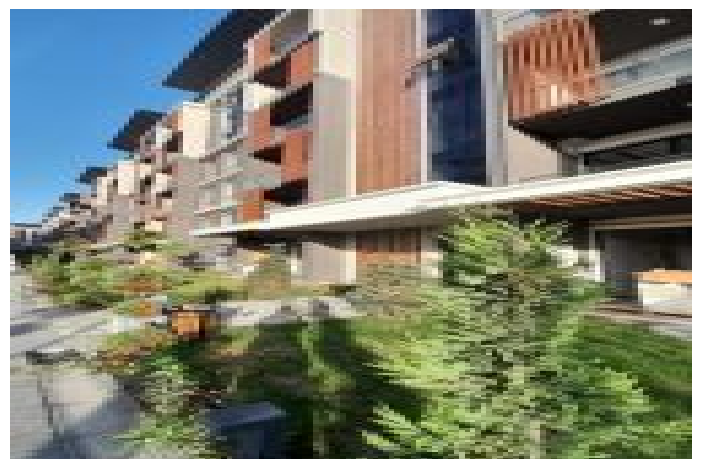

Advert No:f-494589-1142