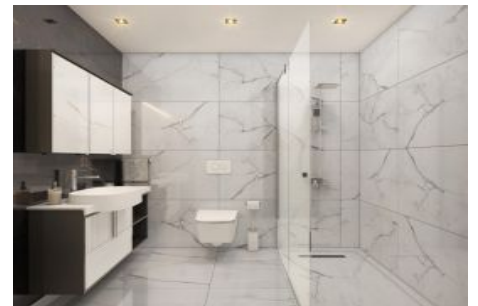

Advert No:f-494589-1133