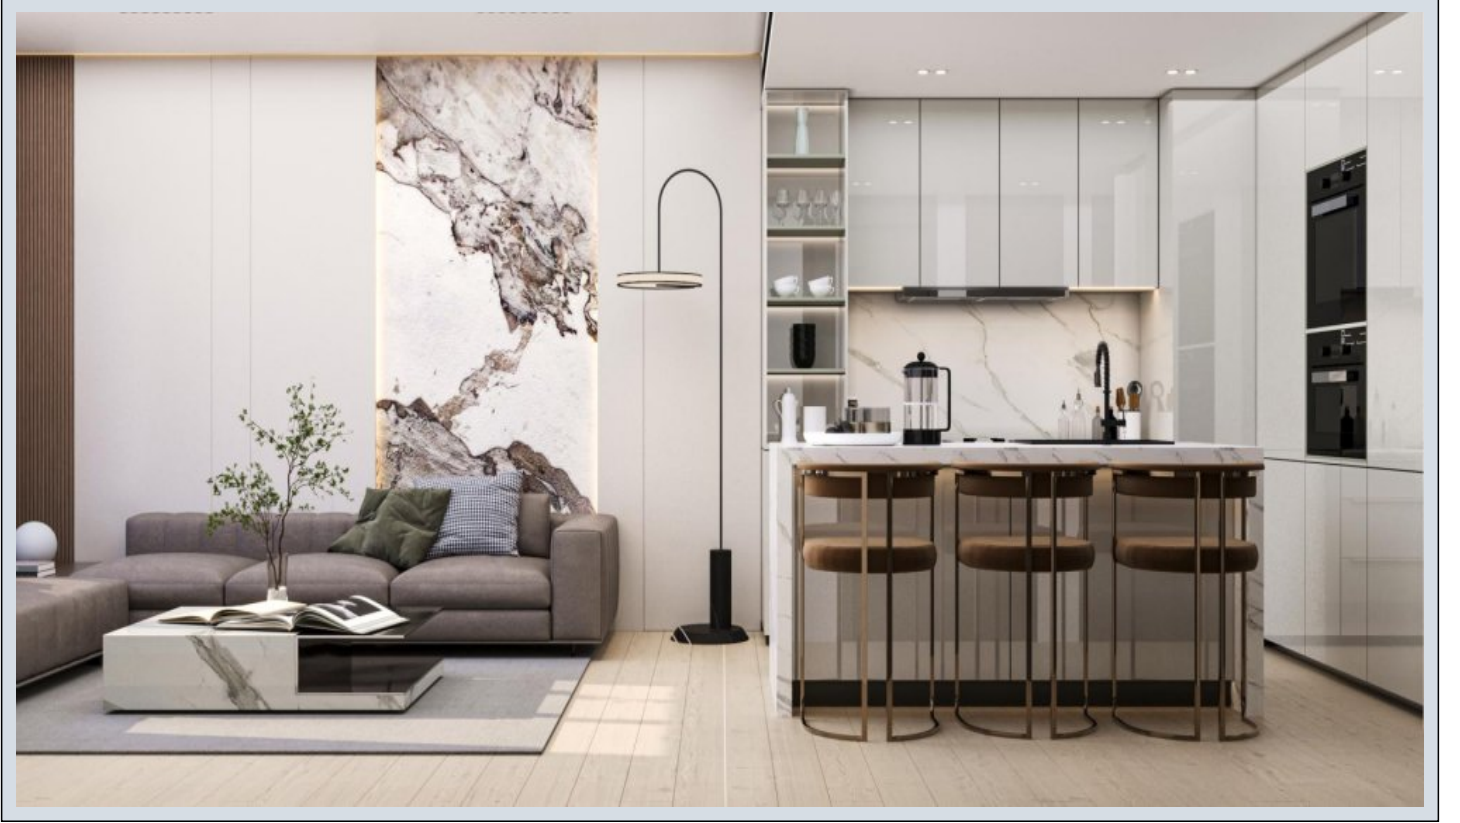

Dawn by Binghatti - Studio Dubai / Jumeirah Village Circle

For Sale - Apartment 289,000 \$ | 42 m2 Dubai / Jumeirah Village Circle

Rooms : 1

Baths : 1

Type of Property : Studio Apartment

Property Condition : Brand New