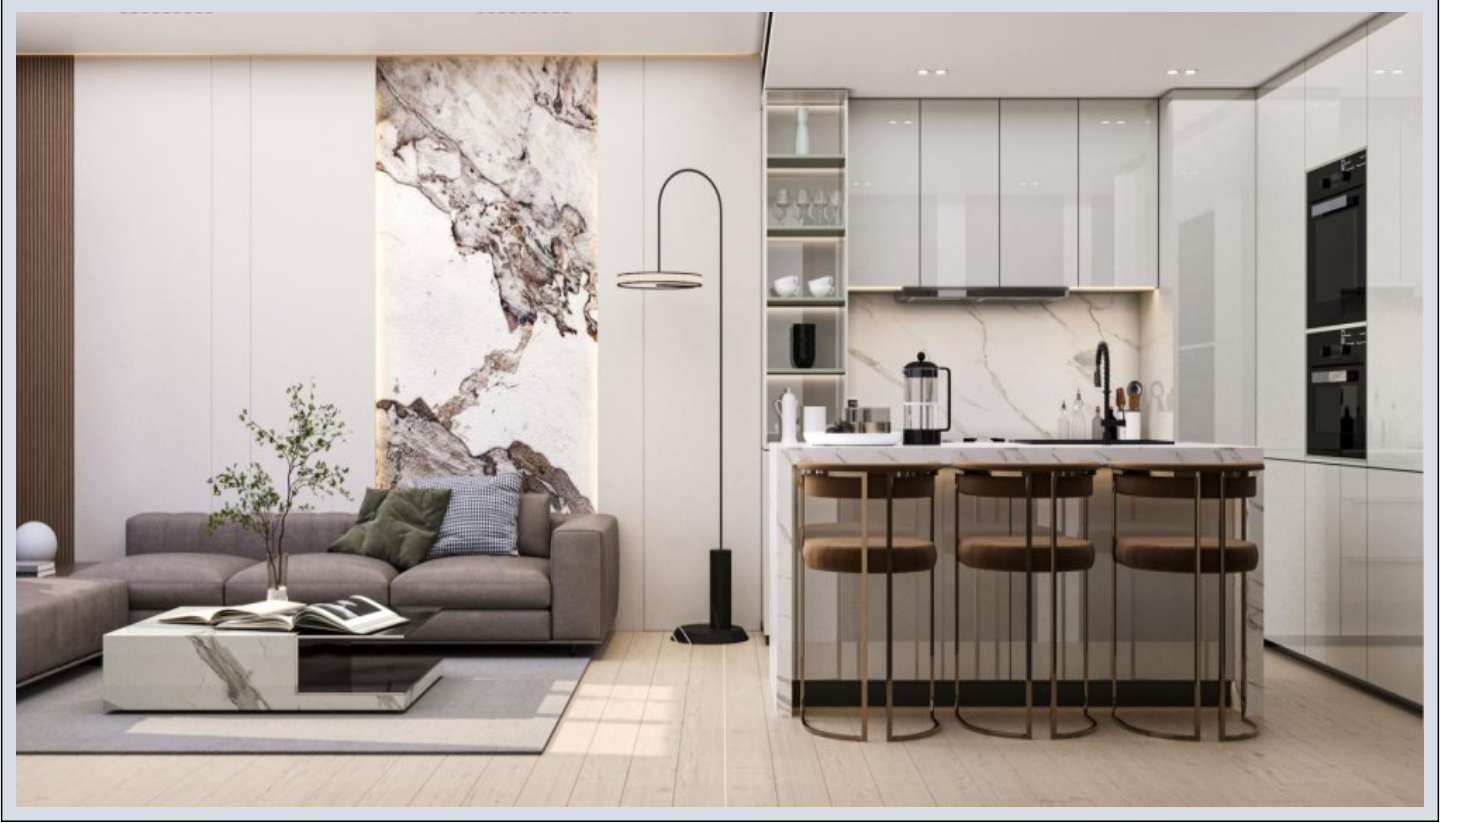

Dawn by Binghatti - Studio Dubai / Jumeirah Village Circle

For Sale - Apartment 289,000 \$ | 42 m2 Dubai / Jumeirah Village Circle

Rooms : 1

Baths : 1

Type of Property : Studio Apartment

Property Condition : Brand New