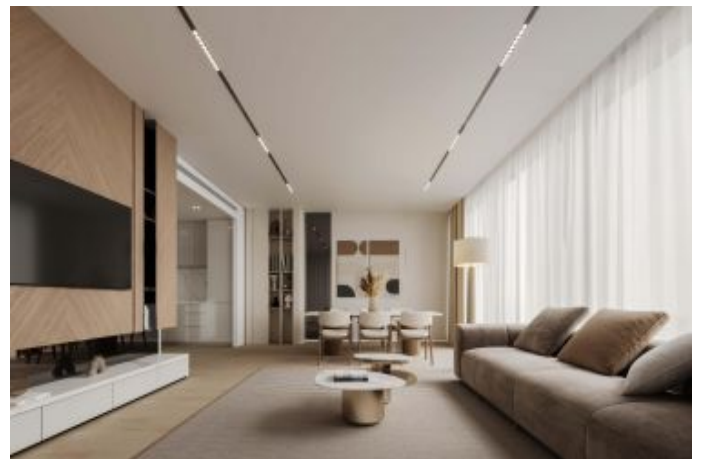

ف: 494589-1040 نال عال م قر