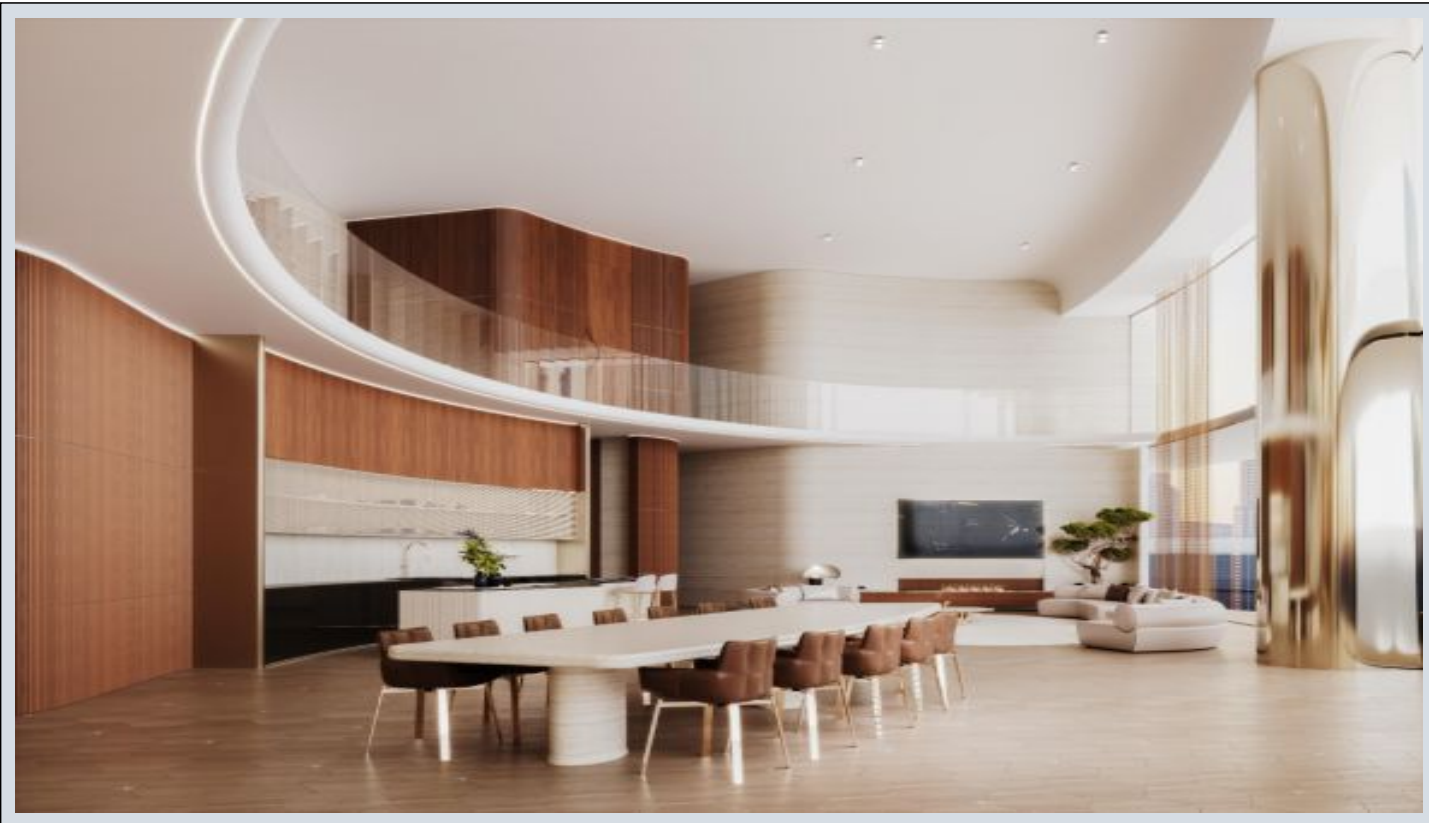

Mercedes-Benz Places by Binghatti - 2 Bedroom Type 1 Dubai / Downtown Dubai

For Sale - Apartment 2,805,000 \$ | 170 m2 Dubai / Downtown Dubai

Rooms : 2
Saloons : 1
Baths : 2
Type of Property : Apartment Flat
Which Floor : 13
Building Floor Number : 65

Büyükkçekmece /

Büyükkçekmece

34528 , İstanbul

Advert No:f-494589-1011

- * Internal Properties : Wood Works, Built-in White Goods Kitchen, With master bathroom, Closet, Bath-Tube, Central Air Conditioning, Parquet, Sauna, Checkroom, Double Glass,
- * Building : Elevator / Lift, Earthquake Regulation Proof, Earthquake Resistant, Heat Proofing, Furniture Elevator, Carry Lift/Elevator, High Entrance, Marble Coated, Parking,
- * Environment : Shopping Center, Kindergarten, ATM, Bank, Municipality, Gas Station, Bowling, Cafe, Live Music, Mini Movie Theater, Disco, Drugstore, Drugstore / Medical, Entertainment Center, Fair, Elementary School, Firefighting, Cafeteria, Nursery, Coiffure & Beauty Center, High School, Market, Massage Saloon, Game Park, Park, Police Station, Post Office, Restaurant, Health Center, District Bazaar, University, Veterinary, School,
- * External Properties : Glass Coated,
- * Compound : Fitness Center, Security, Parking - Indoor, Social Facility, Swimming Pool, Security Camera,
- * Location : City View, Close to City Center,