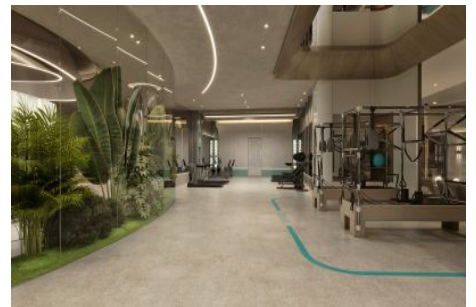

Advert No:f-494589-996