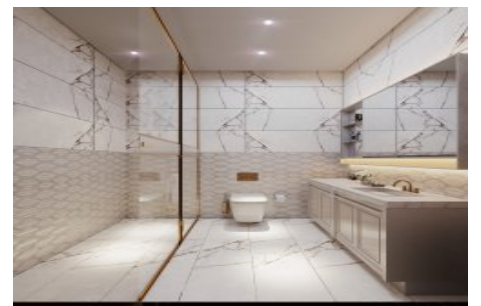

Advert No:f-494589-971