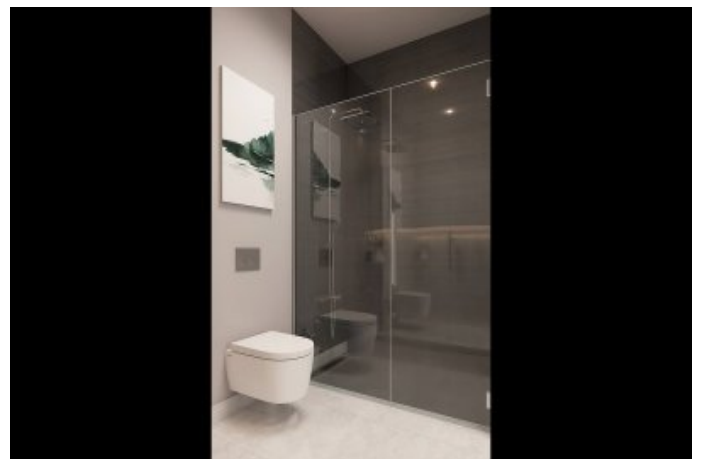

Advert No:f-494589-947