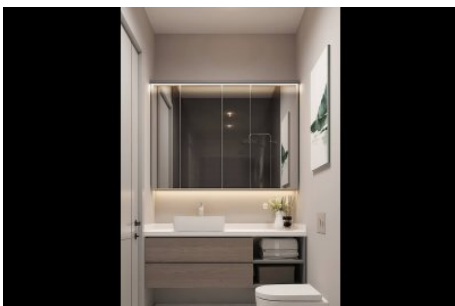

Advert No:f-494589-947