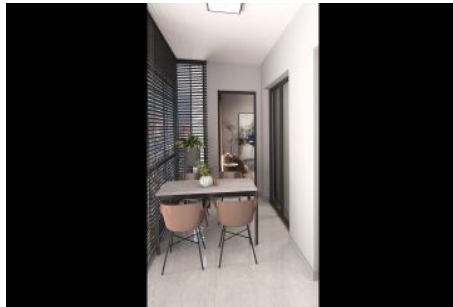

Advert No:f-494589-947