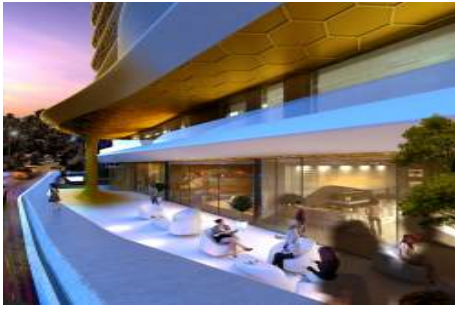

Advert No:f-494589-917