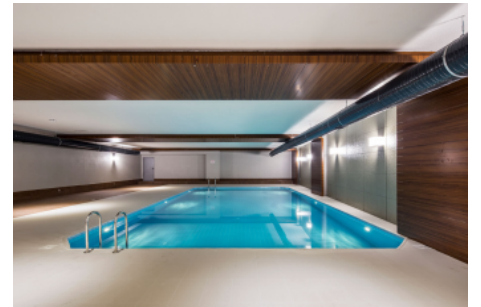

Advert No:f-494589-907