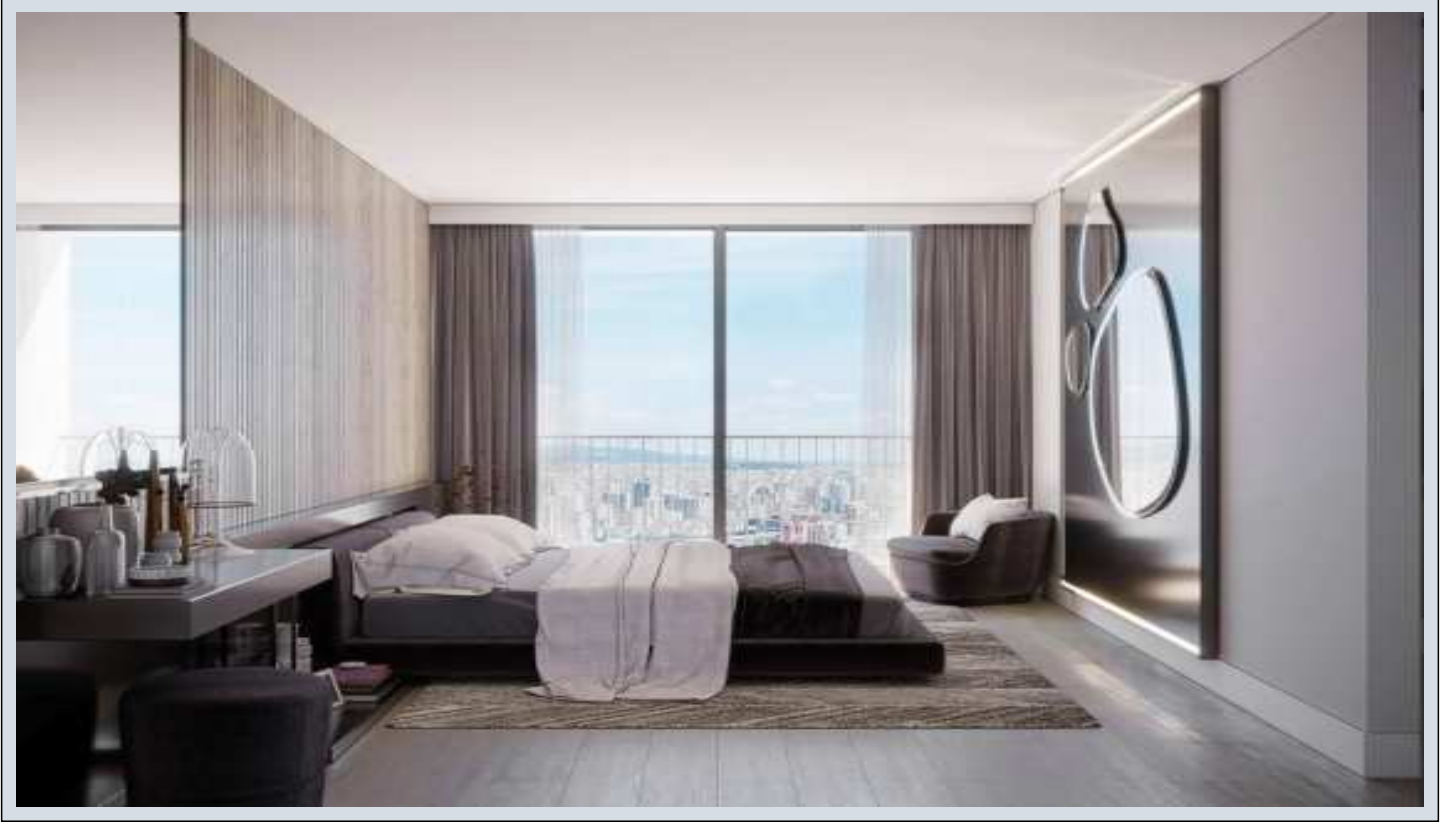

ATAŞEHİR MODERN - 1+1 APARTMENT / RESIDENCE Istanbul / Ataşehir

For Sale - Apartment 12,551,033 TL | 87 m2 Istanbul / Ataşehir

Rooms : 1
Saloons : 1
Baths : 1
Type of Property : Apartment Flat
Property Condition : Brand New
Usage Status : Empty
Heating Type : Natural Gas
Property Direction : South
East
West
North