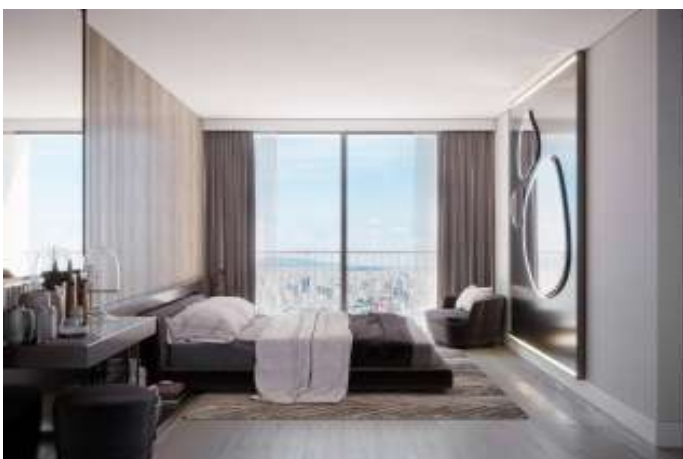

Advert No:f-494589-900