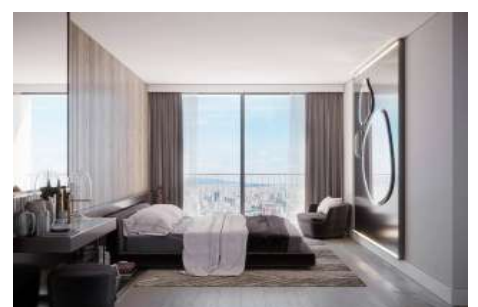

Advert No:f-494589-900