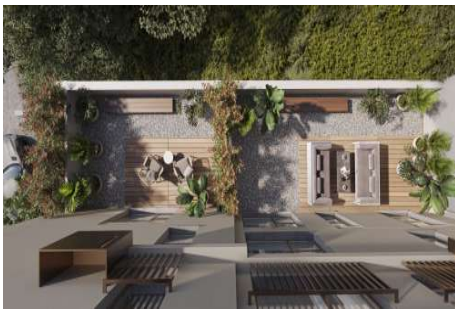

Advert No:f-494589-892