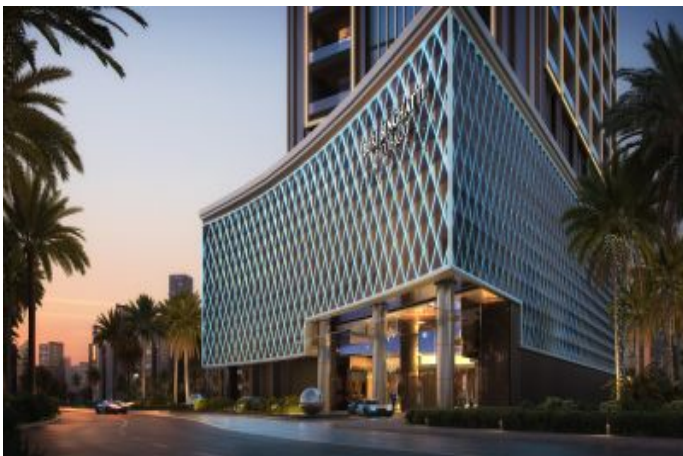

Advert No:f-494589-1055