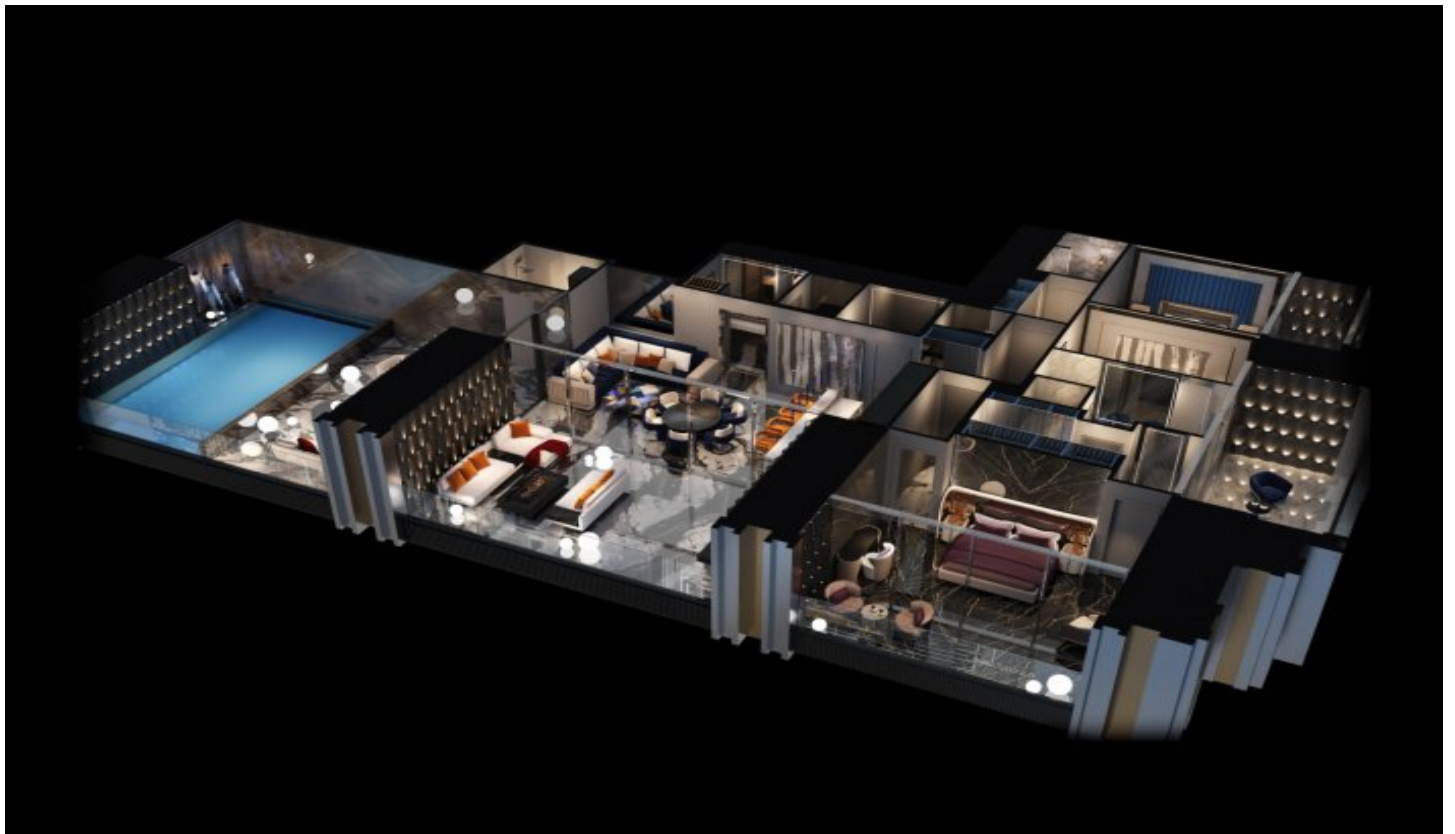

Advert No:f-494589-1053