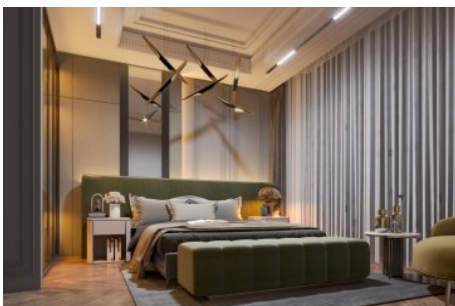

Büyükkçekmece /

Büyükkçekmece

34528 , İstanbul

Advert No:f-494589-1150

Advert No:f-494589-1150

Advert No:f-494589-1150

BAHÇE DUBLEKS DAİRE
ALT KAT
GARDEN DUPLEX APARTMENT GROUND FLOOR

BAHÇE DUBLEKS DAİRE
ÜST KAT
GARDEN DUPLEX APARTMENT GROUND FLOOR