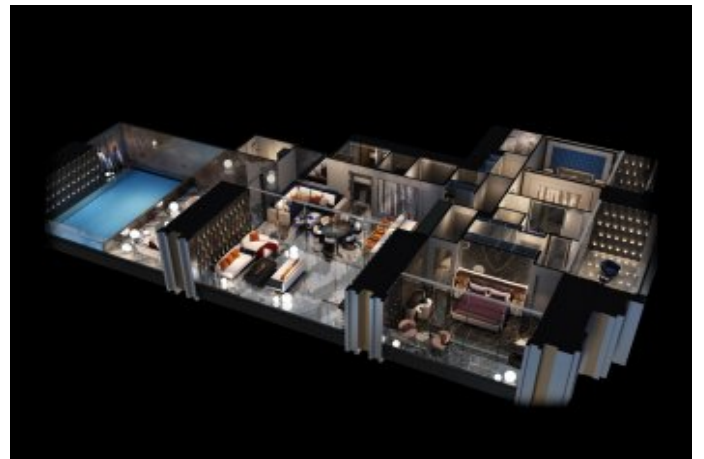

Advert No:f-494589-1053