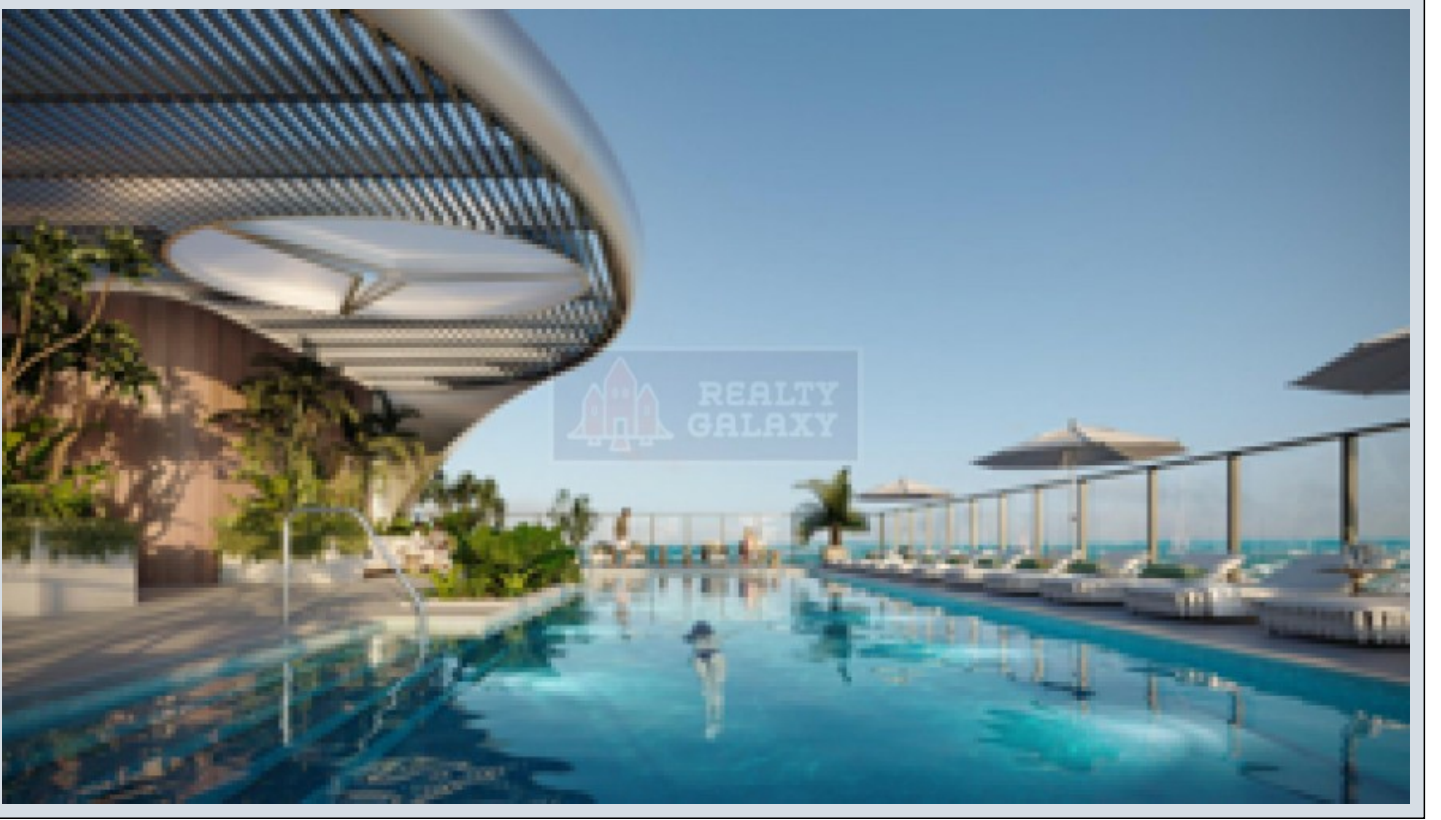

Mercedes-Benz Places - Mercedes-Benz Places Dubai / Meydan

Satılık - Apartman Dairesi 1 \$ | 165 m2 Dubai / Meydan

İsmail Can

Phone +90 542-811 80 80

Mobile Phone +90 542-811
80 80

REALTY GALAXY

Phone +90 542-811 80 80