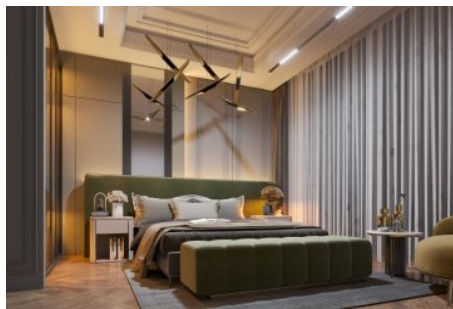

Büyükkçekmece /

Büyükkçekmece

34528 , İstanbul

Advert No:f-494589-1150

Advert No:f-494589-1150

Advert No:f-494589-1150

BAHÇE DUBLEKS DAİRE
ALT KAT
GARDEN DUPLEX APARTMENT GROUND FLOOR

BAHÇE DUBLEKS DAİRE
ÜST KAT
GARDEN DUPLEX APARTMENT GROUND FLOOR